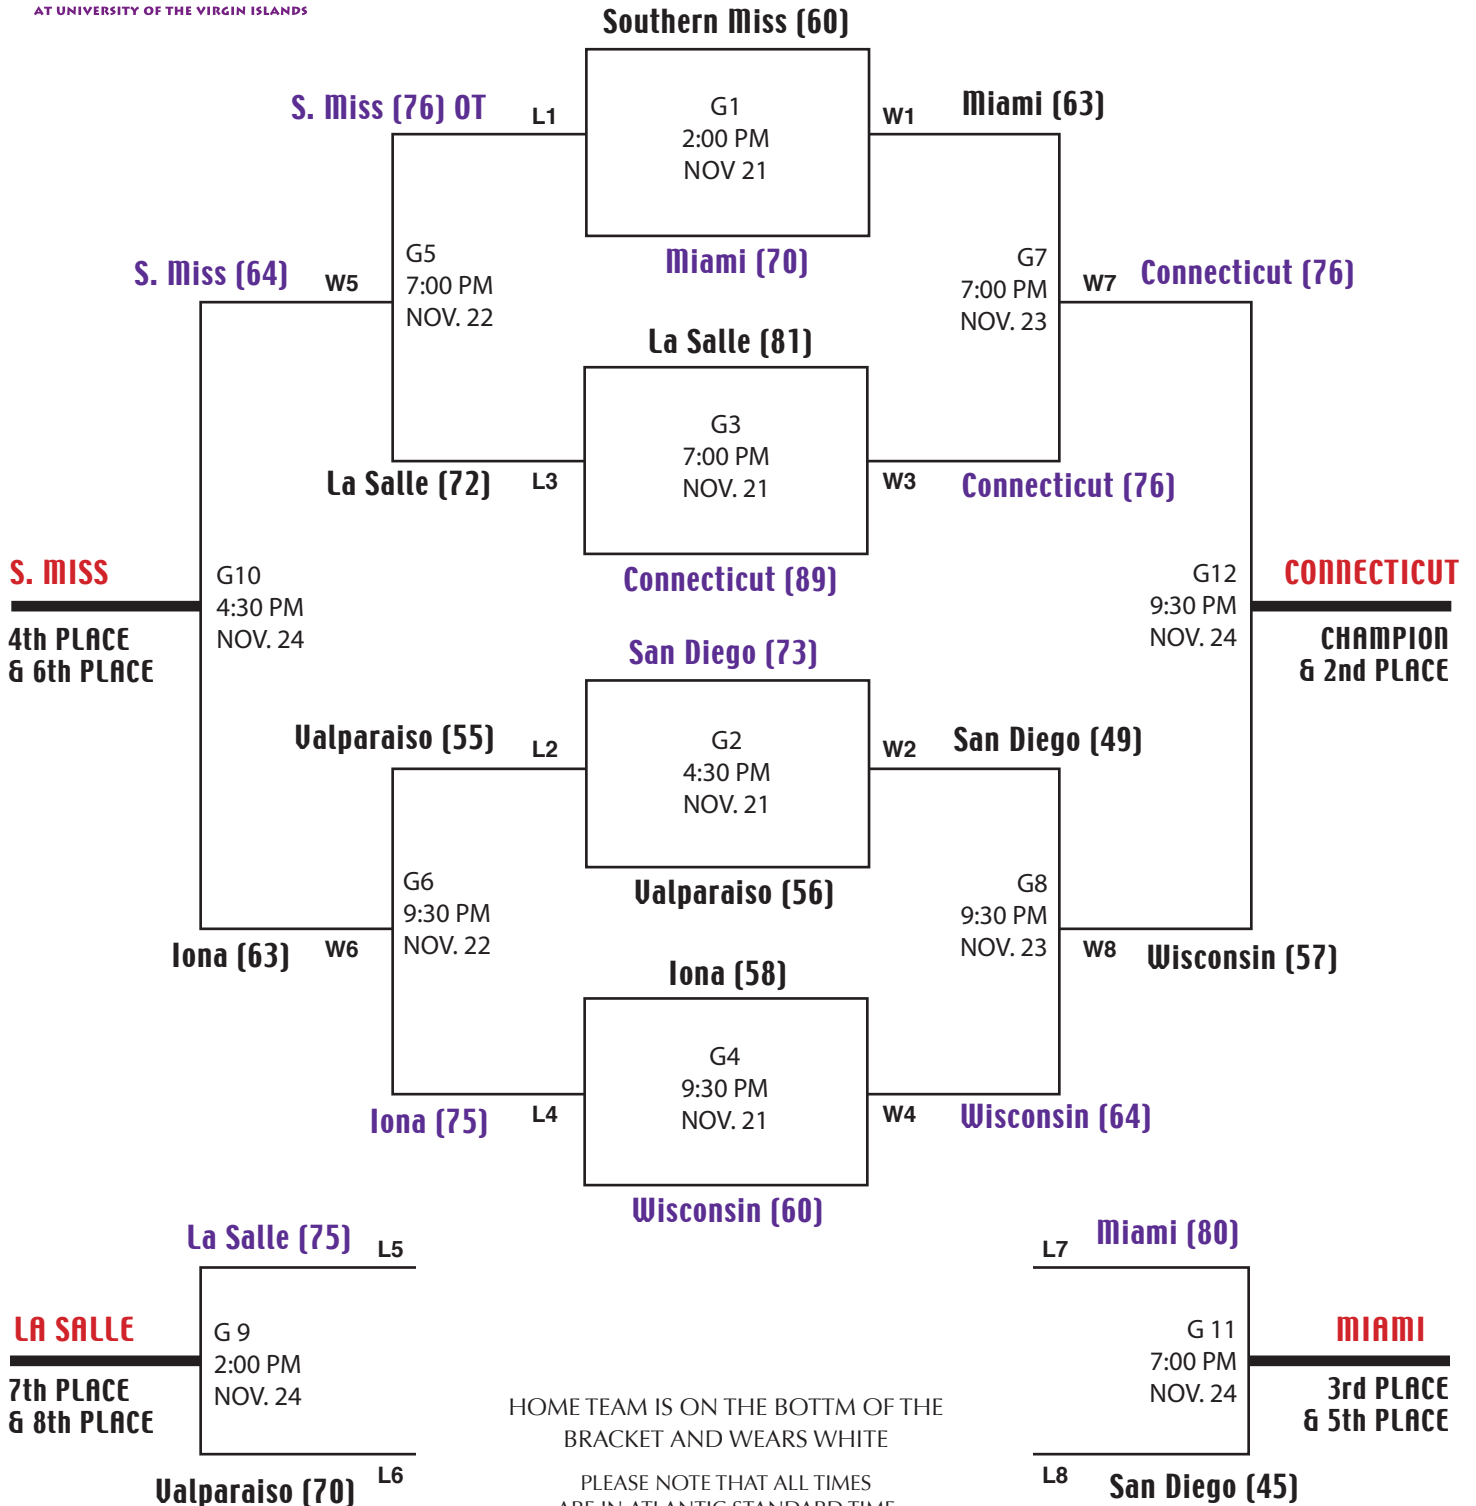

MEN'S BRACKET

HOME TEAM IS ON THE BOTTM OF THE BRACKET AND WEARS WHITE

PLEASE NOTE THAT ALL TIMES ARE IN ATLANTIC STANDARD TIME (EASTERN STANDARD TIME PLUS ONE HOUR).