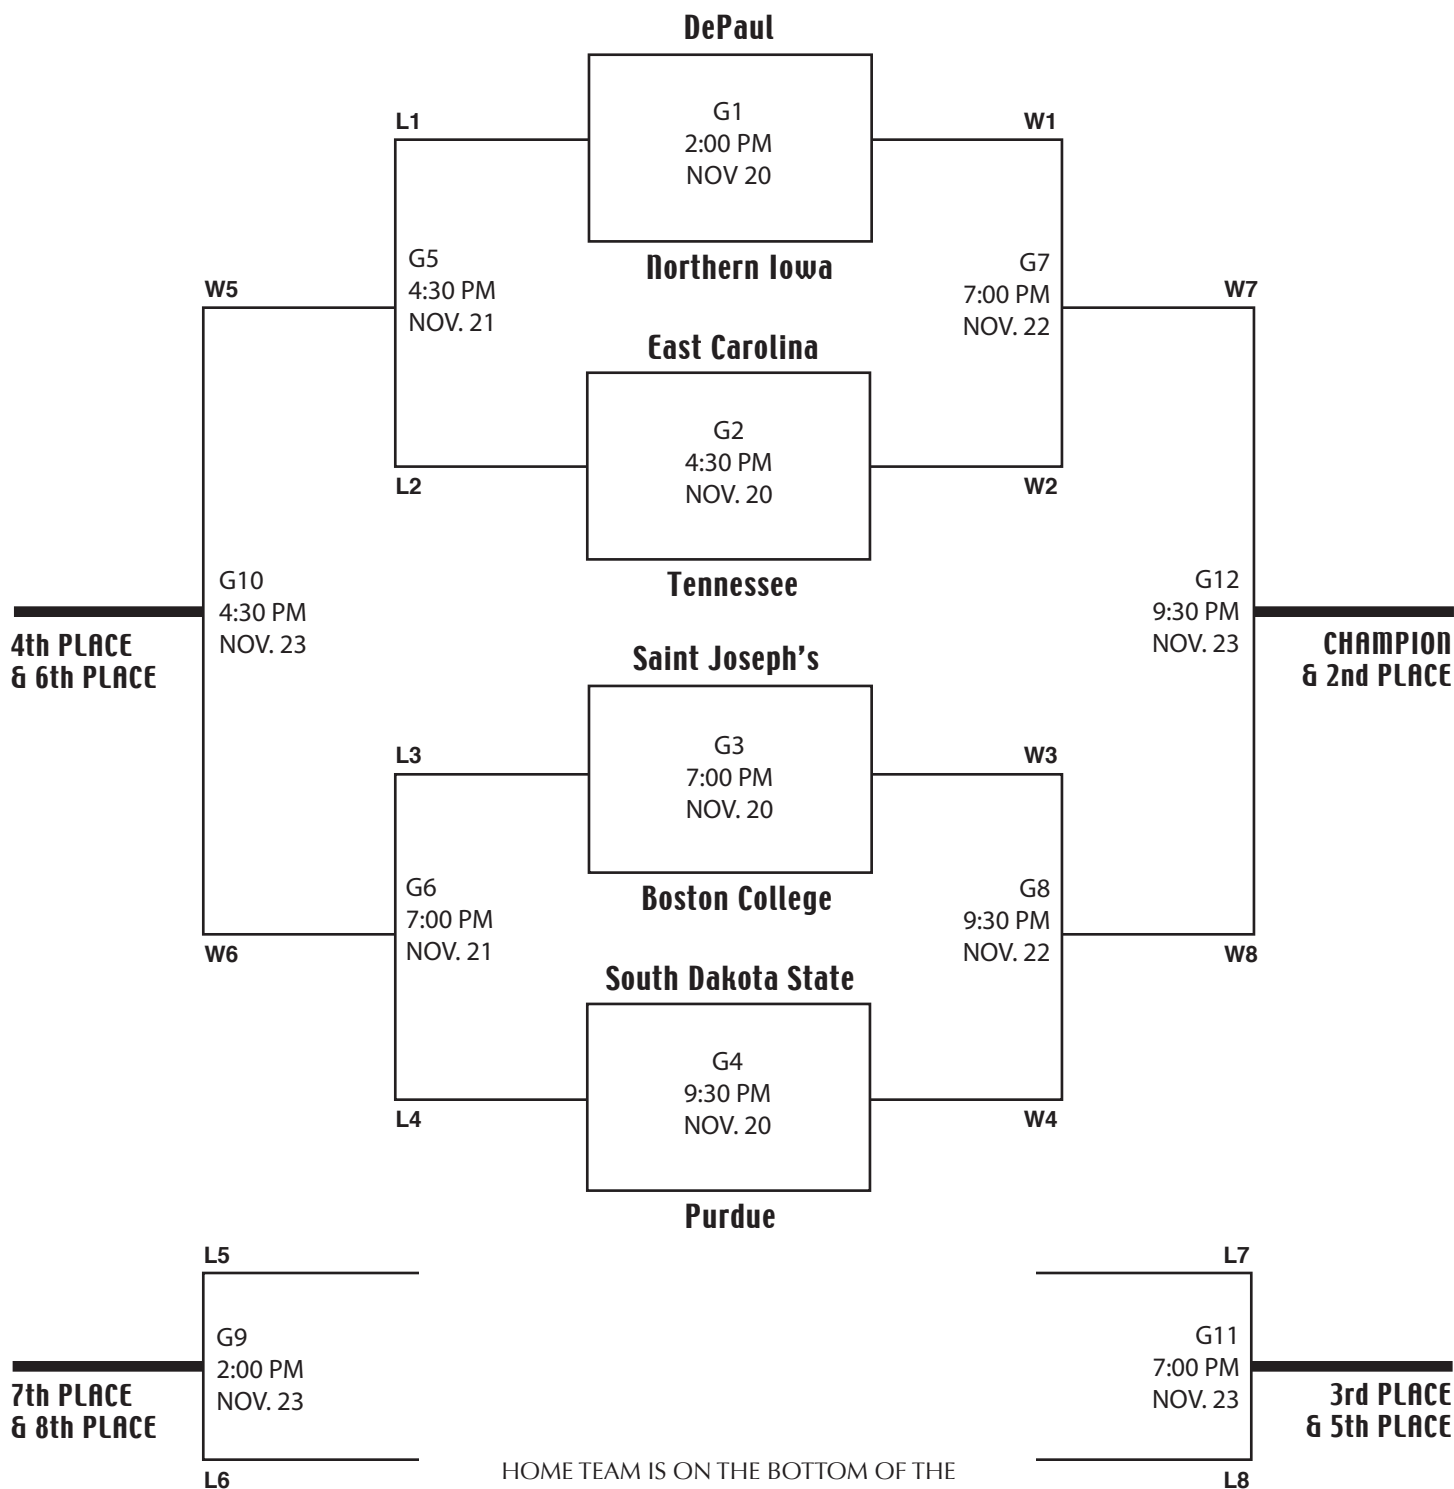

MEN'S BRACKET

HOME TEAM IS ON THE BOTTOM OF THE BRACKET AND WEARS WHITE

PLEASE NOTE THAT ALL TIMES ARE IN ATLANTIC STANDARD TIME (EASTERN STANDARD TIME PLUS ONE HOUR)